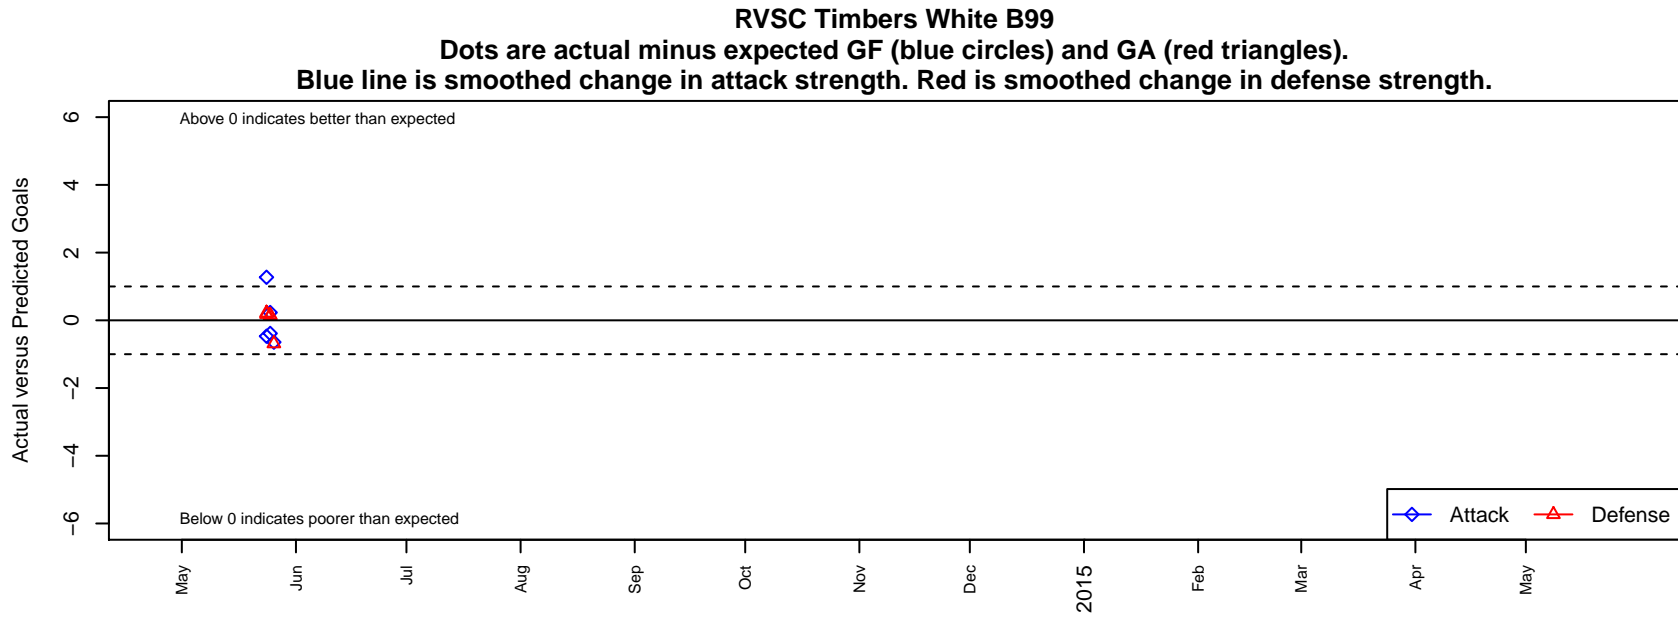

RVSC Timbers White B99

Rogue Valley SC
Medford, OR
B99 total strength=1647
attack=8.56 defense=41.49

alt names used:
RV Timbers 99B White

Venues played:
2014 Rogue Memorial BU14

| date | home | | away | | venue | pred.home | pred.away |
|-------------|------------------------------|---|------------------------|---|--------------------------|------------------|------------------|
| 2014-05-26 | RVSC Timbers Red B99 | 1 | RVSC Timbers White B99 | 0 | 2014 Rogue Memorial BU14 | 0.31 | 0.64 |
| 2014-05-25 | Redmond Blackout B99 | 0 | RVSC Timbers White B99 | 2 | 2014 Rogue Memorial BU14 | 0.15 | 2.39 |
| 2014-05-25 | RVSC Timbers White B99 | 2 | ETFC Celtic Black B99 | 0 | 2014 Rogue Memorial BU14 | 1.77 | 0.14 |
| 2014-05-24 | RVSC Timbers White B99 | 2 | GPYSC Adrenaline B99 | 0 | 2014 Rogue Memorial BU14 | 2.47 | 0.22 |
| 2014-05-24 | Westside Timbers Copa TS B99 | 0 | RVSC Timbers White B99 | 3 | 2014 Rogue Memorial BU14 | 0.18 | 1.73 |